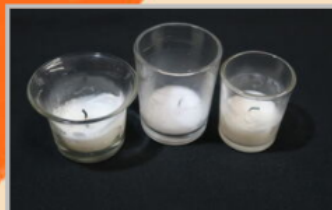

Glass vase  
4 inches  
1 total  
\$2

Various shapes  
Glass jars  
7 inches, 14 total  
\$2

Glass vases  
5.5 inches  
5 total  
\$2

2 in candle holder with round lip- 31 total  
3 in candle holder- 127 total  
2 in candle holder- 39 total  
\$1