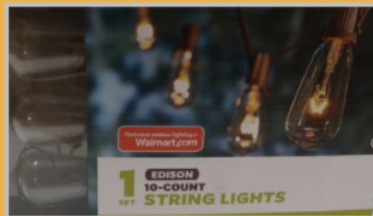

# String Lights

10 ct Edison bulb string lights  
16 ft., 5 total strings  
\$5

30 ft string lights with 15 sockets  
Glass bulbs, 5 total  
\$10

10 ft leaf battery operated light set  
8 total  
\$5

Multi-colored string ball lights  
\$5